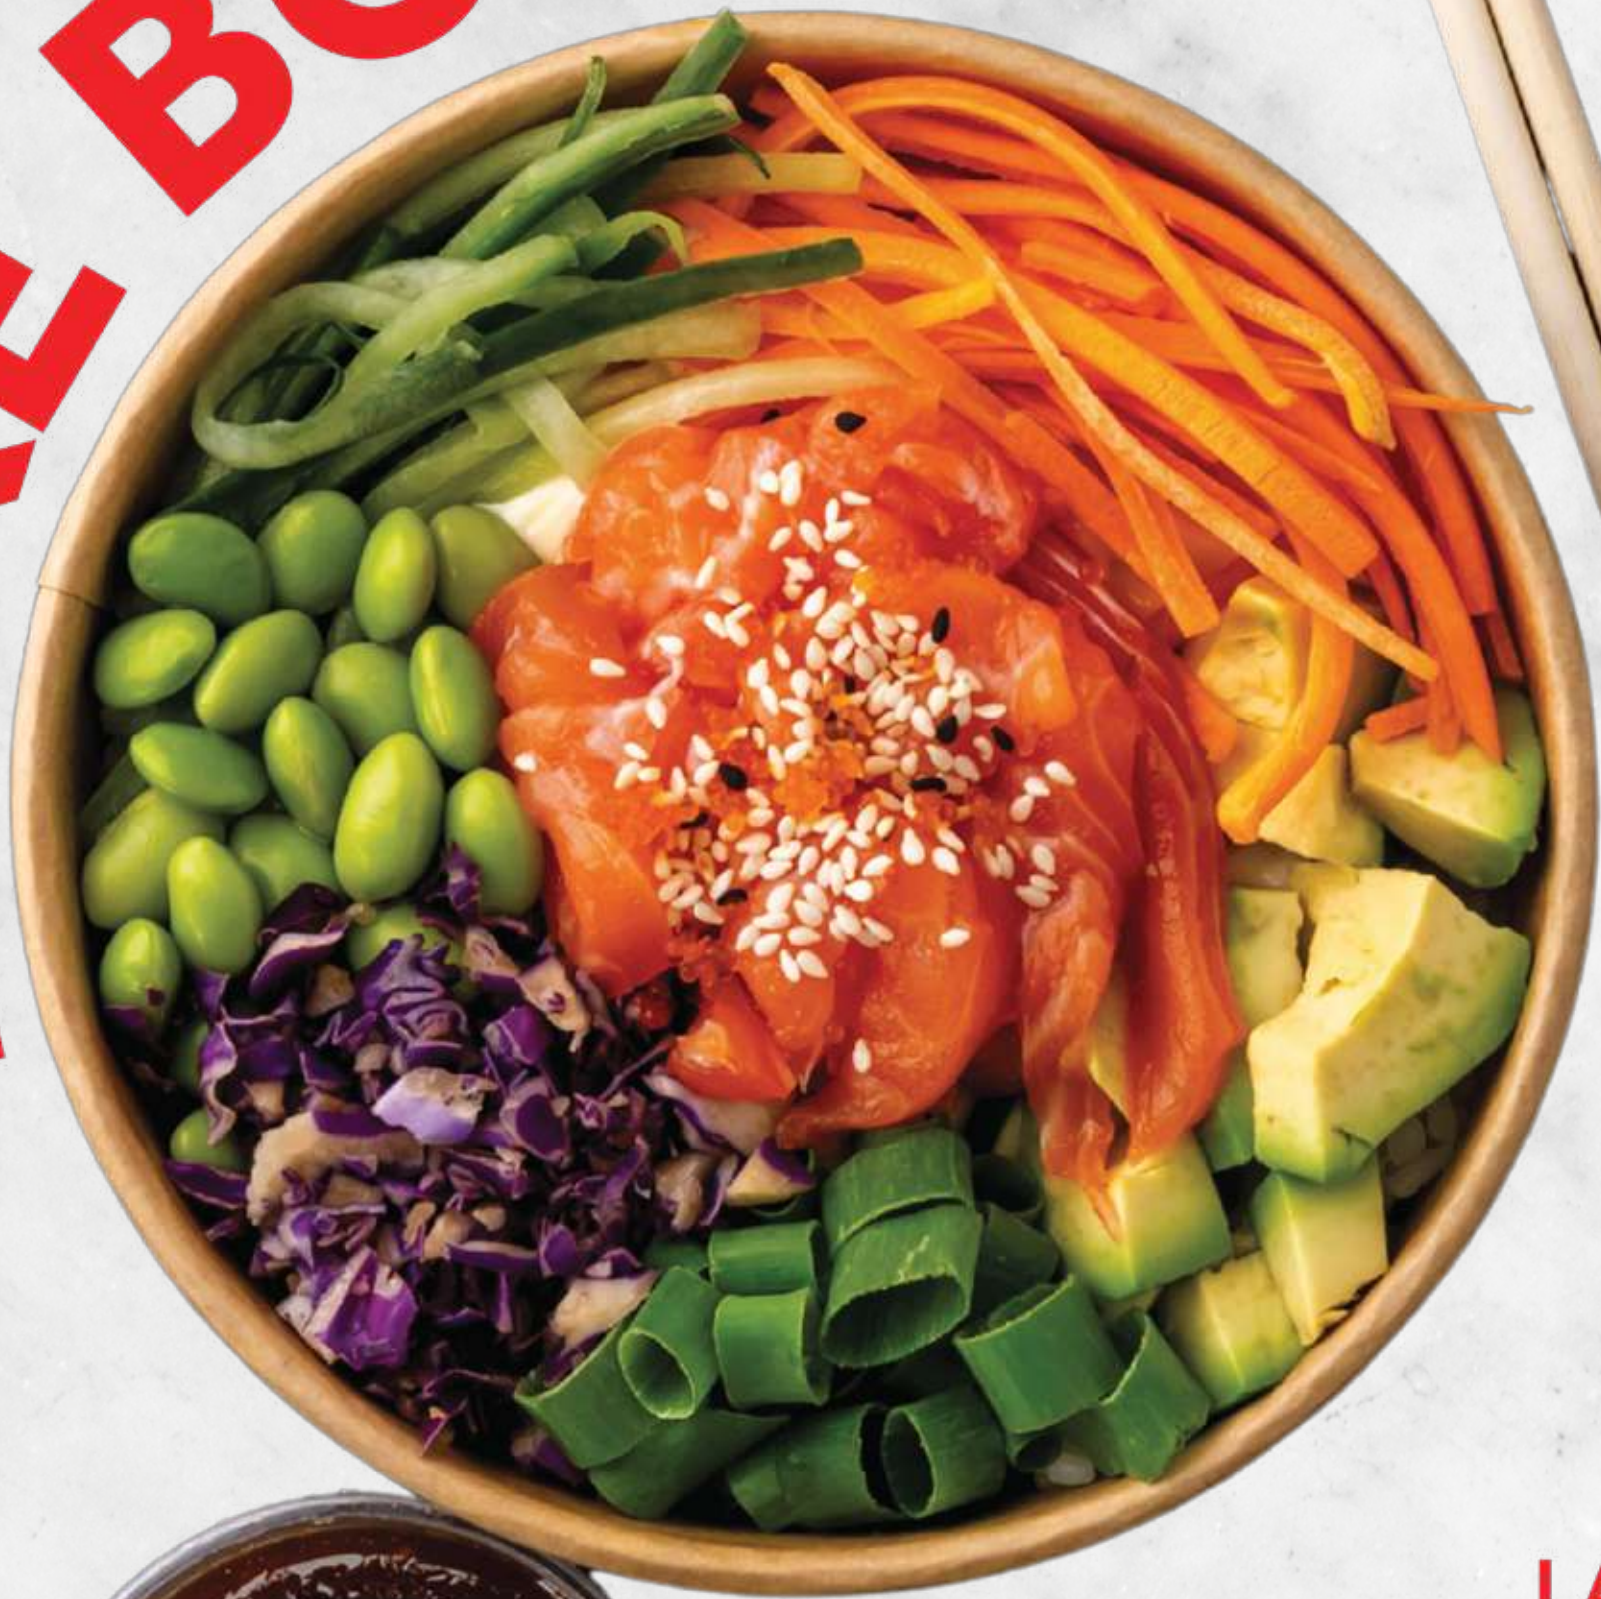

POKÉ BOWL

Salmon
Prawn
Chicken
Crabstick

**LADIES
PORTION**

**FULL
PORTION**

99.00
99.00
89.00
89.00

129.00
129.00
119.00
119.00

MJ FISH
MARKET

SALADS